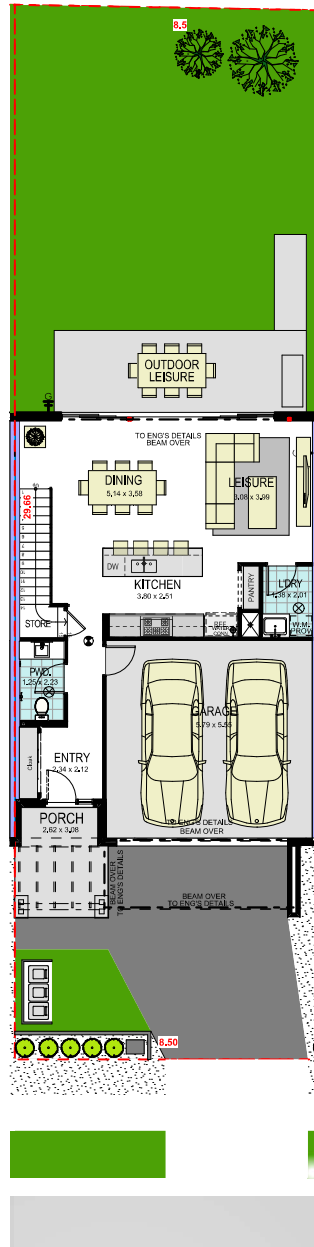

Catherine Park HAMPTONS

HAMER STREET

WISDOM HOMES
THE WISE CHOICE

SITE PLAN LOT 824

area calculations	
LOWER FLOOR	66.62
UPPER FLOOR	102.43
PORCH	7.76
OUTDOOR LEISURE	16.33
BALCONY FRONT	10.18
GARAGE	34.56
gross floor area:	237.88 m²