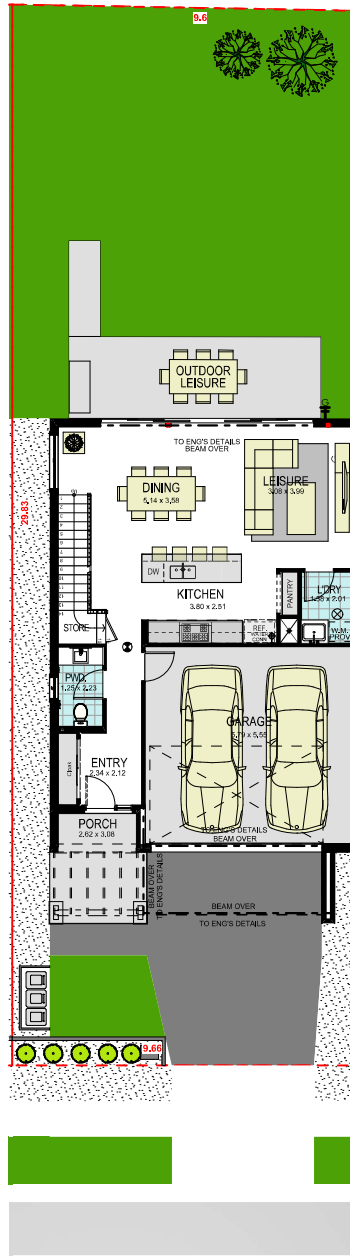

# Catherine Park HAMPTONS

**HAMER STREET**

**WISDOM HOMES**  
THE WISE CHOICE

## SITE PLAN LOT 823

area calculations	
LOWER FLOOR	67.84
UPPER FLOOR	104.12
PORCH	8.10
OUTDOOR LEISURE	16.33
BALCONY FRONT	9.94
GARAGE	34.56
<b>gross floor area:</b>	<b>240.89 m<sup>2</sup></b>