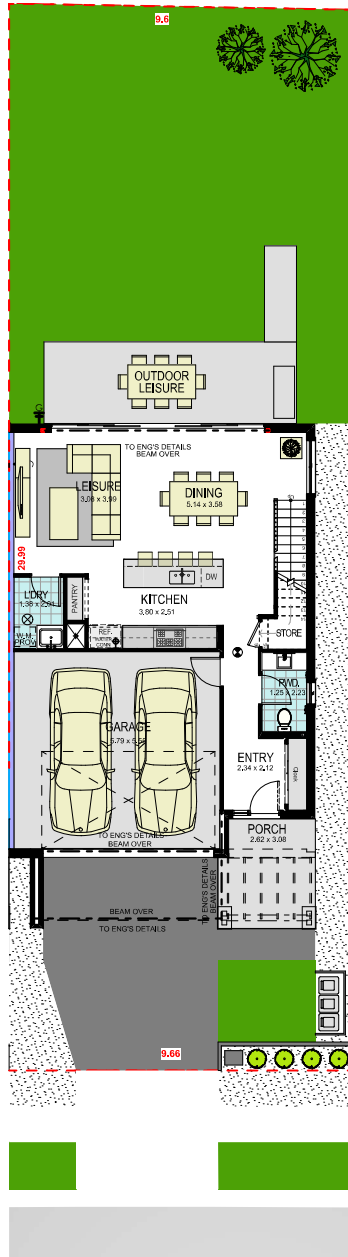

Catherine Park HAMPTONS

HAMER STREET

WISDOM HOMES
THE WISE CHOICE

SITE PLAN LOT 822

area calculations	
LOWER FLOOR	67.84
UPPER FLOOR	104.12
PORCH	8.10
OUTDOOR LEISURE	16.33
BALCONY FRONT	9.94
GARAGE	34.56
gross floor area:	240.89 m²