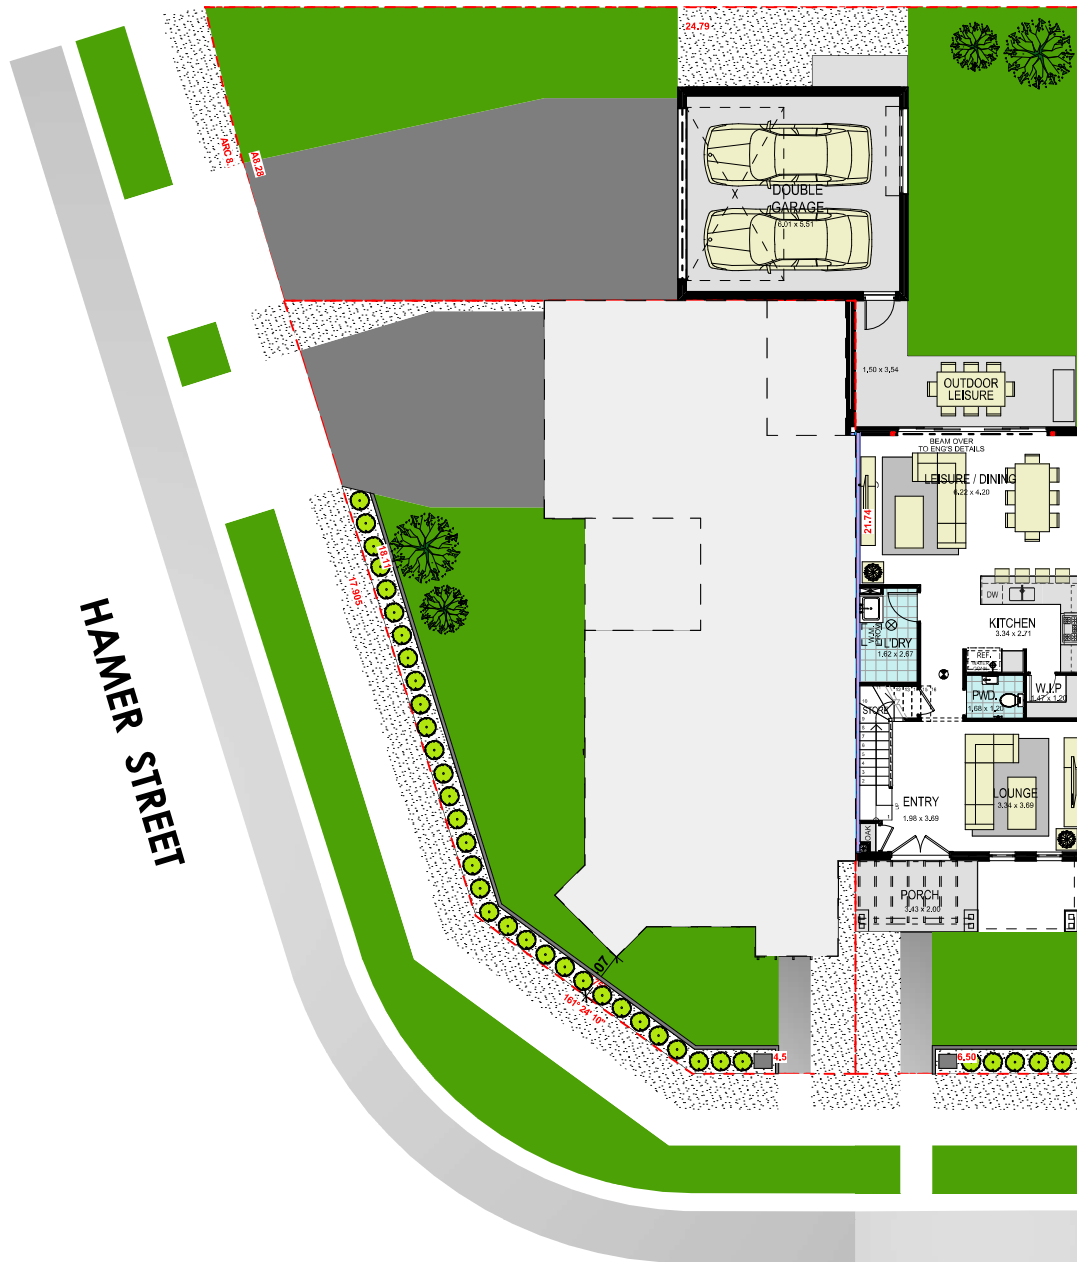

Catherine Park HAMPTONS

HAMER STREET

HAMER STREET

WISDOM HOMES
THE WISE CHOICE

SITE PLAN LOT 820

area calculations	
LOWER FLOOR	79.30
UPPER FLOOR	79.30
PORCH	6.86
OUTDOOR LEISURE	13.89
BALCONY FRONT	6.16
GARAGE	38.76
gross floor area:	224.27 m²