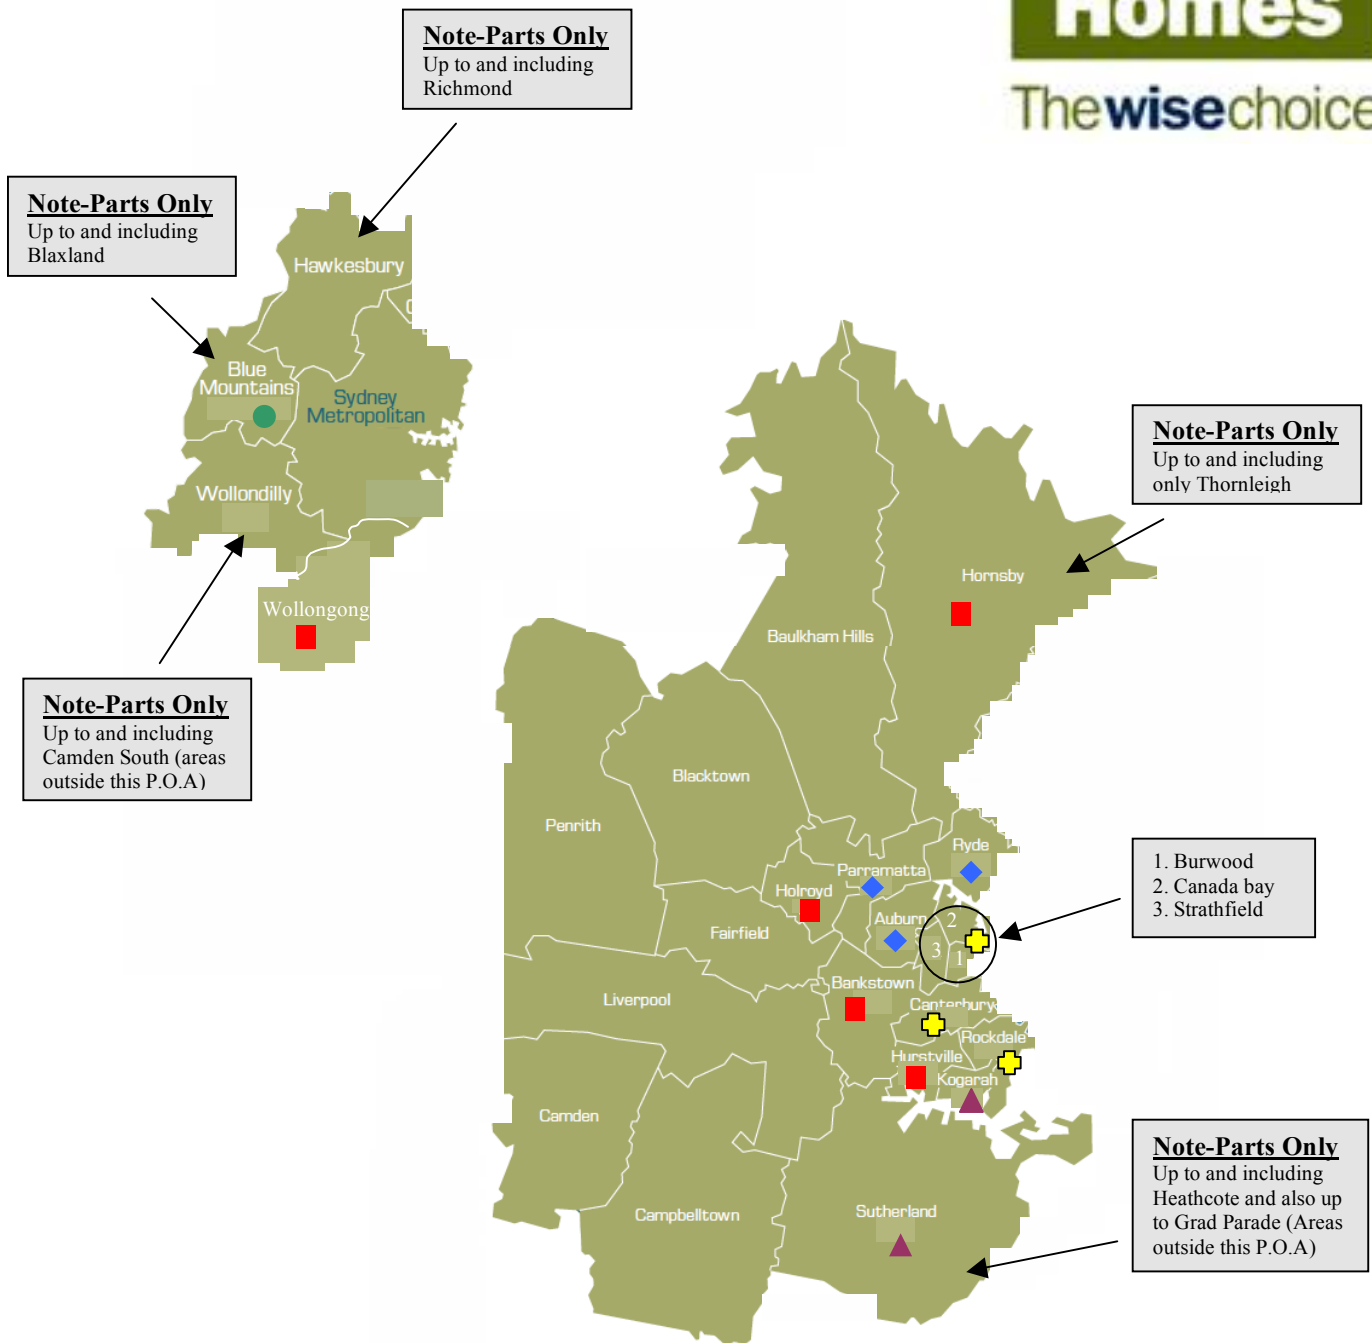

# WHERE WE BUILD

**Note-Parts Only**  
Up to and including Richmond

**Note-Parts Only**  
Up to and including Blaxland

**Note-Parts Only**  
Up to and including only Thornleigh

**Note-Parts Only**  
Up to and including Camden South (areas outside this P.O.A)

1. Burwood  
2. Canada bay  
3. Strathfield

**Note-Parts Only**  
Up to and including Heathcote and also up to Grad Parade (Areas outside this P.O.A)

- INCLUSIVE BUILD ZONES**
- Baulkham Hills
  - Blacktown
  - Penrith
  - Fairfield
  - Liverpool
  - Camden
  - Wollondilly (Parts only)
  - Hawkesbury (Parts only)